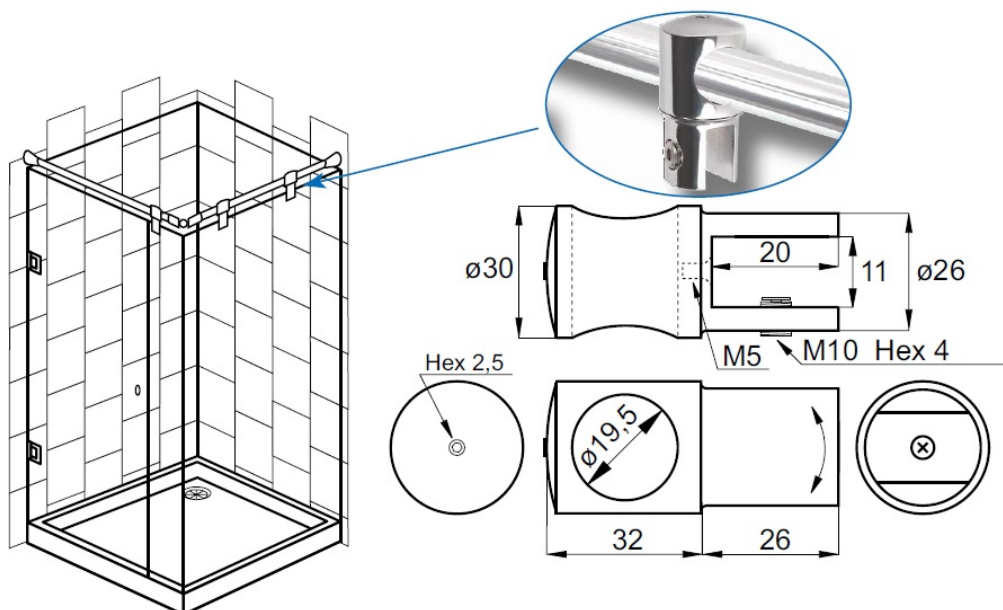

PRODUCT SHEET

Description:

Bar To Glass Centre Bracket, F/ø19mm Tube, Polished Brass, 8-10mm Glass, W/Open Bar Hole

Item number:

15.26.103-8

Units	Box	Carton	HS Code	Barcode
Pcs.	1	50	8302419000	
				5704866506281